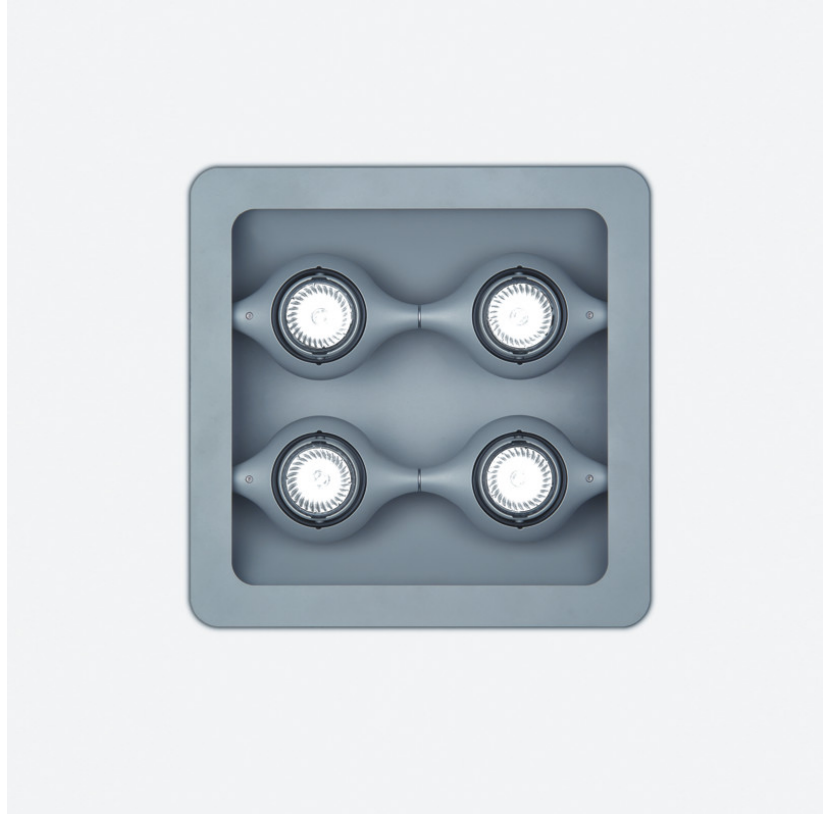

SPACE RECESSED

D96006

PROJECT	_____
TYPE	_____
NOTES	_____
QUANTITY	_____
DATE	_____

GENERAL

Series: Space
Brand: Milan
Division: Design
Mounting Type: Recessed
Mounting Location: Ceiling
Subcategory: Downlight

PHYSICAL

Shape: Square
Length (mm): 387
Length (in): 15 1/4
Width (mm): 387
Width (in): 15 1/4
Height (mm): 89
Height (in): 3 1/2
Light Distribution: Direct
Weight (kg): 3.2
Weight (lbs): 7
Diffuser: Glass - Sold Separately
Fixture Finish: Metallic Gray
Fixture Material: Metal

ELECTRICAL

Number of Lamps: 4
Lamp Type: LED Retrofit
Lamp Shape: MR16
Bulb Included: Bulb Not Included
Total Output Wattage (W): 20
Max. Wattage Per Lamp (W): 5
Lamp Base: GU10
Housing: Non - IC rated remodel housing is for use in non - insulated areas or where insulation is at least 3
Input Voltage (V): 120

LED

OPTICAL

RATINGS AND CERTIFICATIONS

Certified By: CSA Certified to UL and CSA Standards
IP rating: IP20