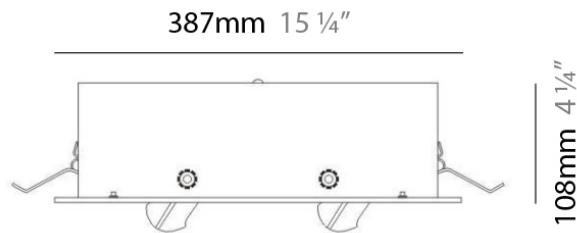

SPACE RECESSED

D96006

PROJECT	_____
TYPE	_____
NOTES	_____
QUANTITY	_____
DATE	_____

GENERAL

Series: Space
Brand: Milan
Division: Design
Mounting Type: Recessed
Mounting Location: Ceiling
Subcategory: Downlight

PHYSICAL

Shape: Square
Length (mm): 387
Length (in): 15 1/4
Width (mm): 387
Width (in): 15 1/4
Height (mm): 89
Height (in): 3 1/2
Light Distribution: Direct
Weight (kg): 3.2
Weight (lbs): 7
Diffuser: Glass - Sold Separately
Fixture Finish: Metallic Gray
Fixture Material: Metal

ELECTRICAL

Number of Lamps: 4
Lamp Type: LED Retrofit
Lamp Shape: MR16
Bulb Included: Bulb Not Included
Total Output Wattage (W): 20
Max. Wattage Per Lamp (W): 5
Lamp Base: GU10
Housing: Non - IC rated remodel housing is for use in non - insulated areas or where insulation is at least 3
Input Voltage (V): 120

LED

OPTICAL

RATINGS AND CERTIFICATIONS

Certified By: CSA Certified to UL and CSA Standards
IP rating: IP20