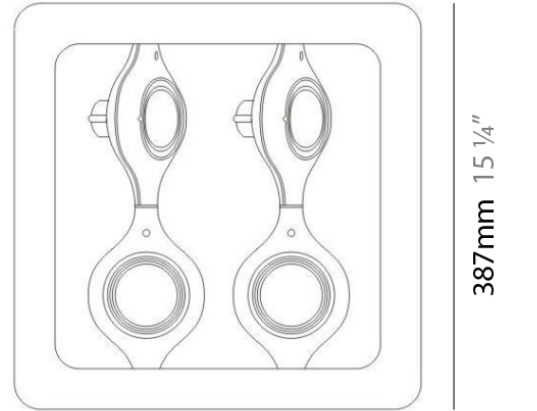

SPACE RECESSED

D96006

PROJECT	_____
TYPE	_____
NOTES	_____
QUANTITY	_____
DATE	_____

GENERAL

Series: Space
Brand: Milan
Division: Design
Mounting Type: Recessed
Mounting Location: Ceiling
Subcategory: Downlight

PHYSICAL

Shape: Square
Length (mm): 387
Length (in): 15 1/4
Width (mm): 387
Width (in): 15 1/4
Height (mm): 89
Height (in): 3 1/2
Light Distribution: Direct
Weight (kg): 3.2
Weight (lbs): 7
Diffuser: Glass - Sold Separately
Fixture Finish: Metallic Gray
Fixture Material: Metal

ELECTRICAL

Number of Lamps: 4
Lamp Type: LED Retrofit
Lamp Shape: MR16
Bulb Included: Bulb Not Included
Total Output Wattage (W): 20
Max. Wattage Per Lamp (W): 5
Lamp Base: GU10
Housing: Non - IC rated remodel housing is for use in non - insulated areas or where insulation is at least 3
Input Voltage (V): 120

LED

OPTICAL

RATINGS AND CERTIFICATIONS

Certified By: CSA Certified to UL and CSA Standards
IP rating: IP20