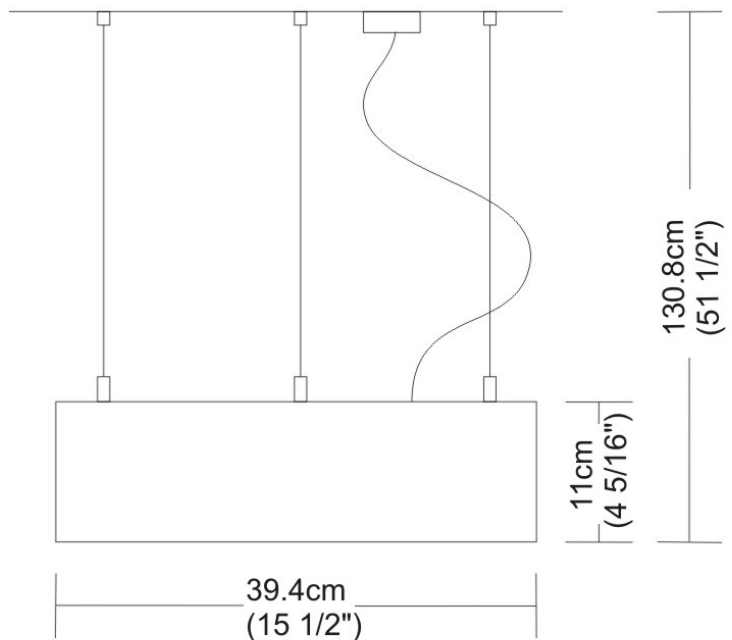

SPACE SUSPENSION

D11003

GENERAL

Series: Space
Division: Design
Mounting Type: Suspension
Mounting Location: Ceiling
Subcategory: Pendant

PHYSICAL

Shape: Square
Length (mm): 600
Length (in): 23 1/2
Width (mm): 600
Width (in): 23 1/2
Height (mm): 1600
Height (in): 63
Light Distribution: Direct
Weight (kg): 10.6
Weight (lbs): 23.5
Diffuser: Satin Glass
Fixture Finish: ALU
Fixture Material: Aluminum

ELECTRICAL

Number of Lamps: 1 + 1
Lamp Type: LED Retrofit / Halogen
Bulb Included: Bulb Not Included
Total Output Wattage (W): 26 / 185
Max. Wattage Per Lamp (W): 6 / 35 + 20 / 150
Lamp Base: G9
Input Voltage (V): 120

LED

OPTICAL

RATINGS AND CERTIFICATIONS

Certified By: CSA Certified to UL and CSA Standards
IP rating: IP20