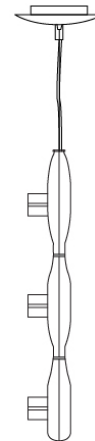

SPACE SUSPENSION

D91122

GENERAL

Series: Space
Brand: Milan
Division: Design
Mounting Type: Suspension
Mounting Location: Ceiling
Subcategory: Pendant

PHYSICAL

Shape: Abstract
Width (mm): 108
Width (in): 4 ¼
Height (mm): 730
Height (in): 28
Weight (kg): 1.4
Weight (lbs): 3
Fixture Finish: Metallic Gray
Fixture Material: Aluminum

ELECTRICAL

Number of Lamps: 3
Lamp Type: LED Retrofit
Lamp Shape: T4
Bulb Included: Bulb Not Included
Total Output Wattage (W): 9
Max. Wattage Per Lamp (W): 3
Lamp Base: G9
Input Voltage (V): 120

LED

OPTICAL

RATINGS AND CERTIFICATIONS

Certified By: CSA Certified to UL and CSA Standards
IP rating: IP20

108mm 4 ¼"

730mm 28 ¾"